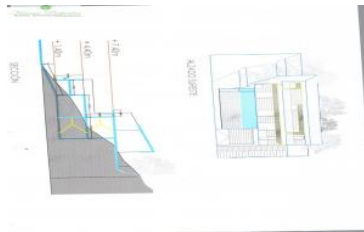

99.000 €

Ref. 1090 · Bouwkavel Jalón - Xalo

								
-	671 m ²	-	-	-	-	-	-	20000 m

Urban plot of over 600 sqm in one of the Urbanisations with amazing views to the Jalón Valley and vineyard. The Town Hall is allowing 26% of new construction, two floors plus underbuild. The water and electric connections are ready for the new villa. The plot enjoys of panoramic views to the village and surrounding mountains. The sale includes the basic architect project and distribution plans. It is I [...]