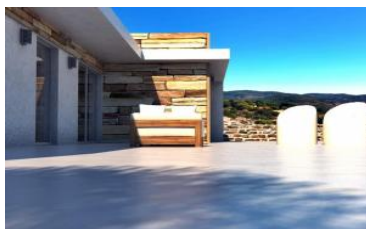

# 85.000 €

Ref. 1244 · Bouwkavel Jalón - Xalo

								
-	990 m <sup>2</sup>	-	-	-	-	-	-	20000 m

Urban plot of more than 900 m<sup>2</sup> in the Urbanisation Valle del Paraíso de Jalón with marvelous views over the valley. A maximum occupation of 40% is permitted and a buildability of 0,26 m<sup>2</sup>s/m<sup>2</sup>s, two floors plus underbuild. Project and building license is included so the construction can start immediately. Water and electricity services are ready to be connected to the new construction. The plot enjoy [...]